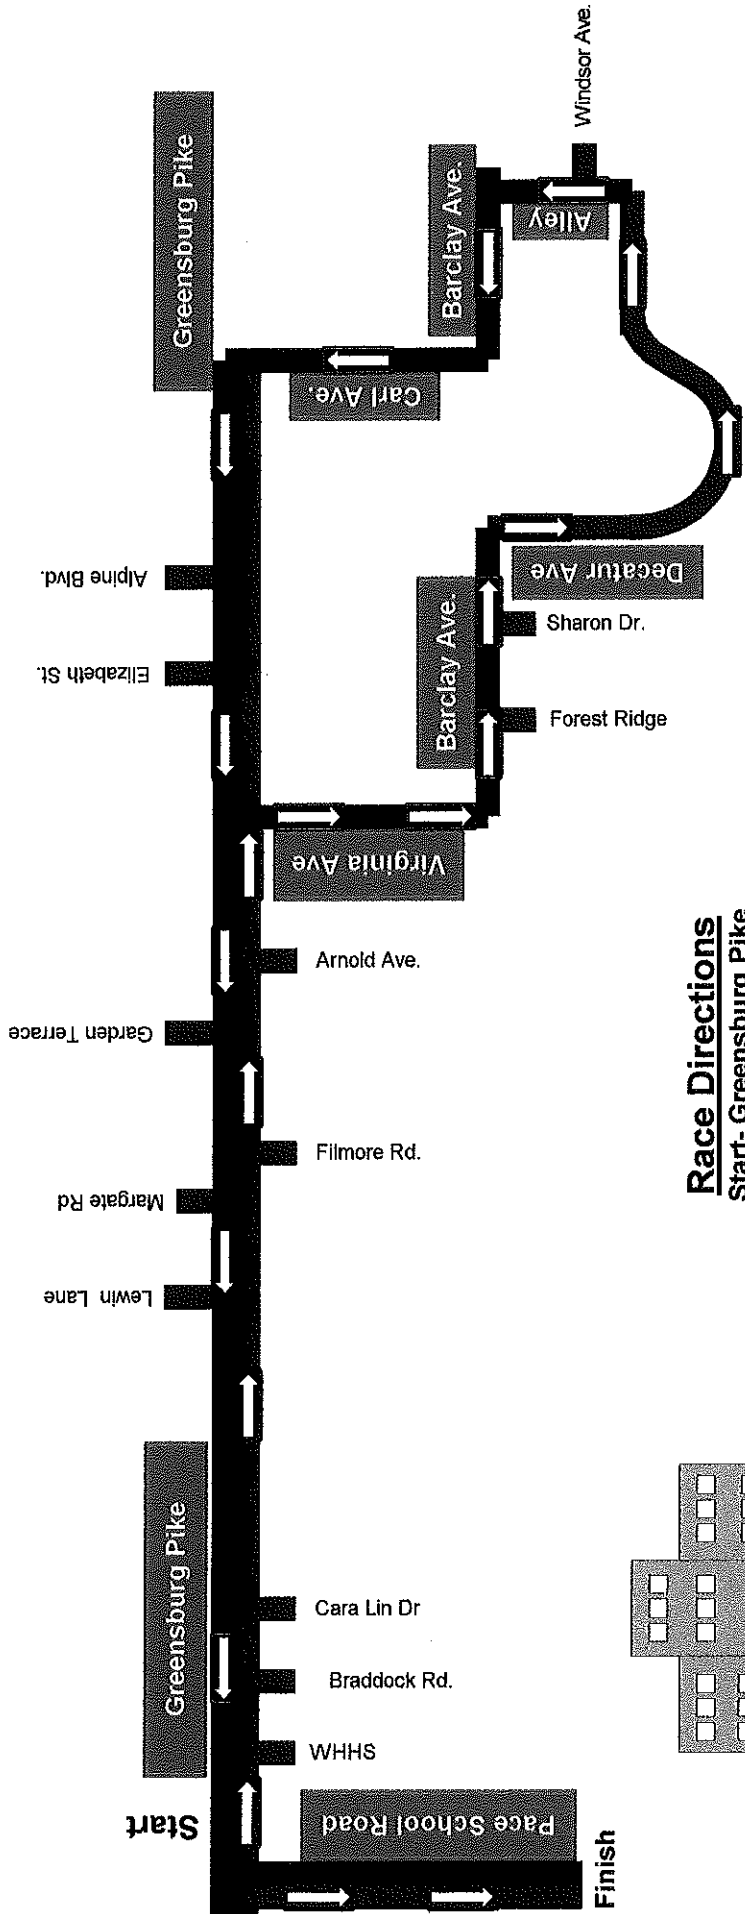

RACE FOR PACE

Race Directions

- Start- Greensburg Pike
- Right on Virginia Ave.
- Left on Barclay Ave.
- Right on Decatur Ave.
- Left on "The Alley"
- Left on Barclay Ave.
- Right on Carl Ave.

- Left on Greensburg Pike
- Left on Pace School (entrance road)
- Finish Line